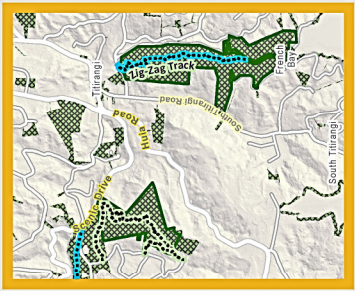

CLEAN YOUR GEAR
Remove soil before AND after forest visits - clean your shoes, tyres and equipment

STAY ON THE TRACK
AND off kauri roots

Legend
Track Status
07/03/18

- Track to remain open
- Temporarily closed track
- Permanently closed
- Closed Forest
- Waitakere Ranges Regional Park Boundary

DRAFT

Waitakere Ranges Regional Park
Auckland
**TRACKS PROPOSED TO
STAY OPEN**

DISCLAIMER:
This map/plan is illustrative only and all information should be independently verified on site before taking any action. Copyright Auckland Council. Land Parcel Boundary information from LINZ (Crown Copyright Reserved). Whilst due care has been taken, Auckland Council gives no warranty as to the accuracy and plan completeness of any information on this map/plan and accepts no liability for any error, omission or use of the information. Height datum: Auckland 1946.