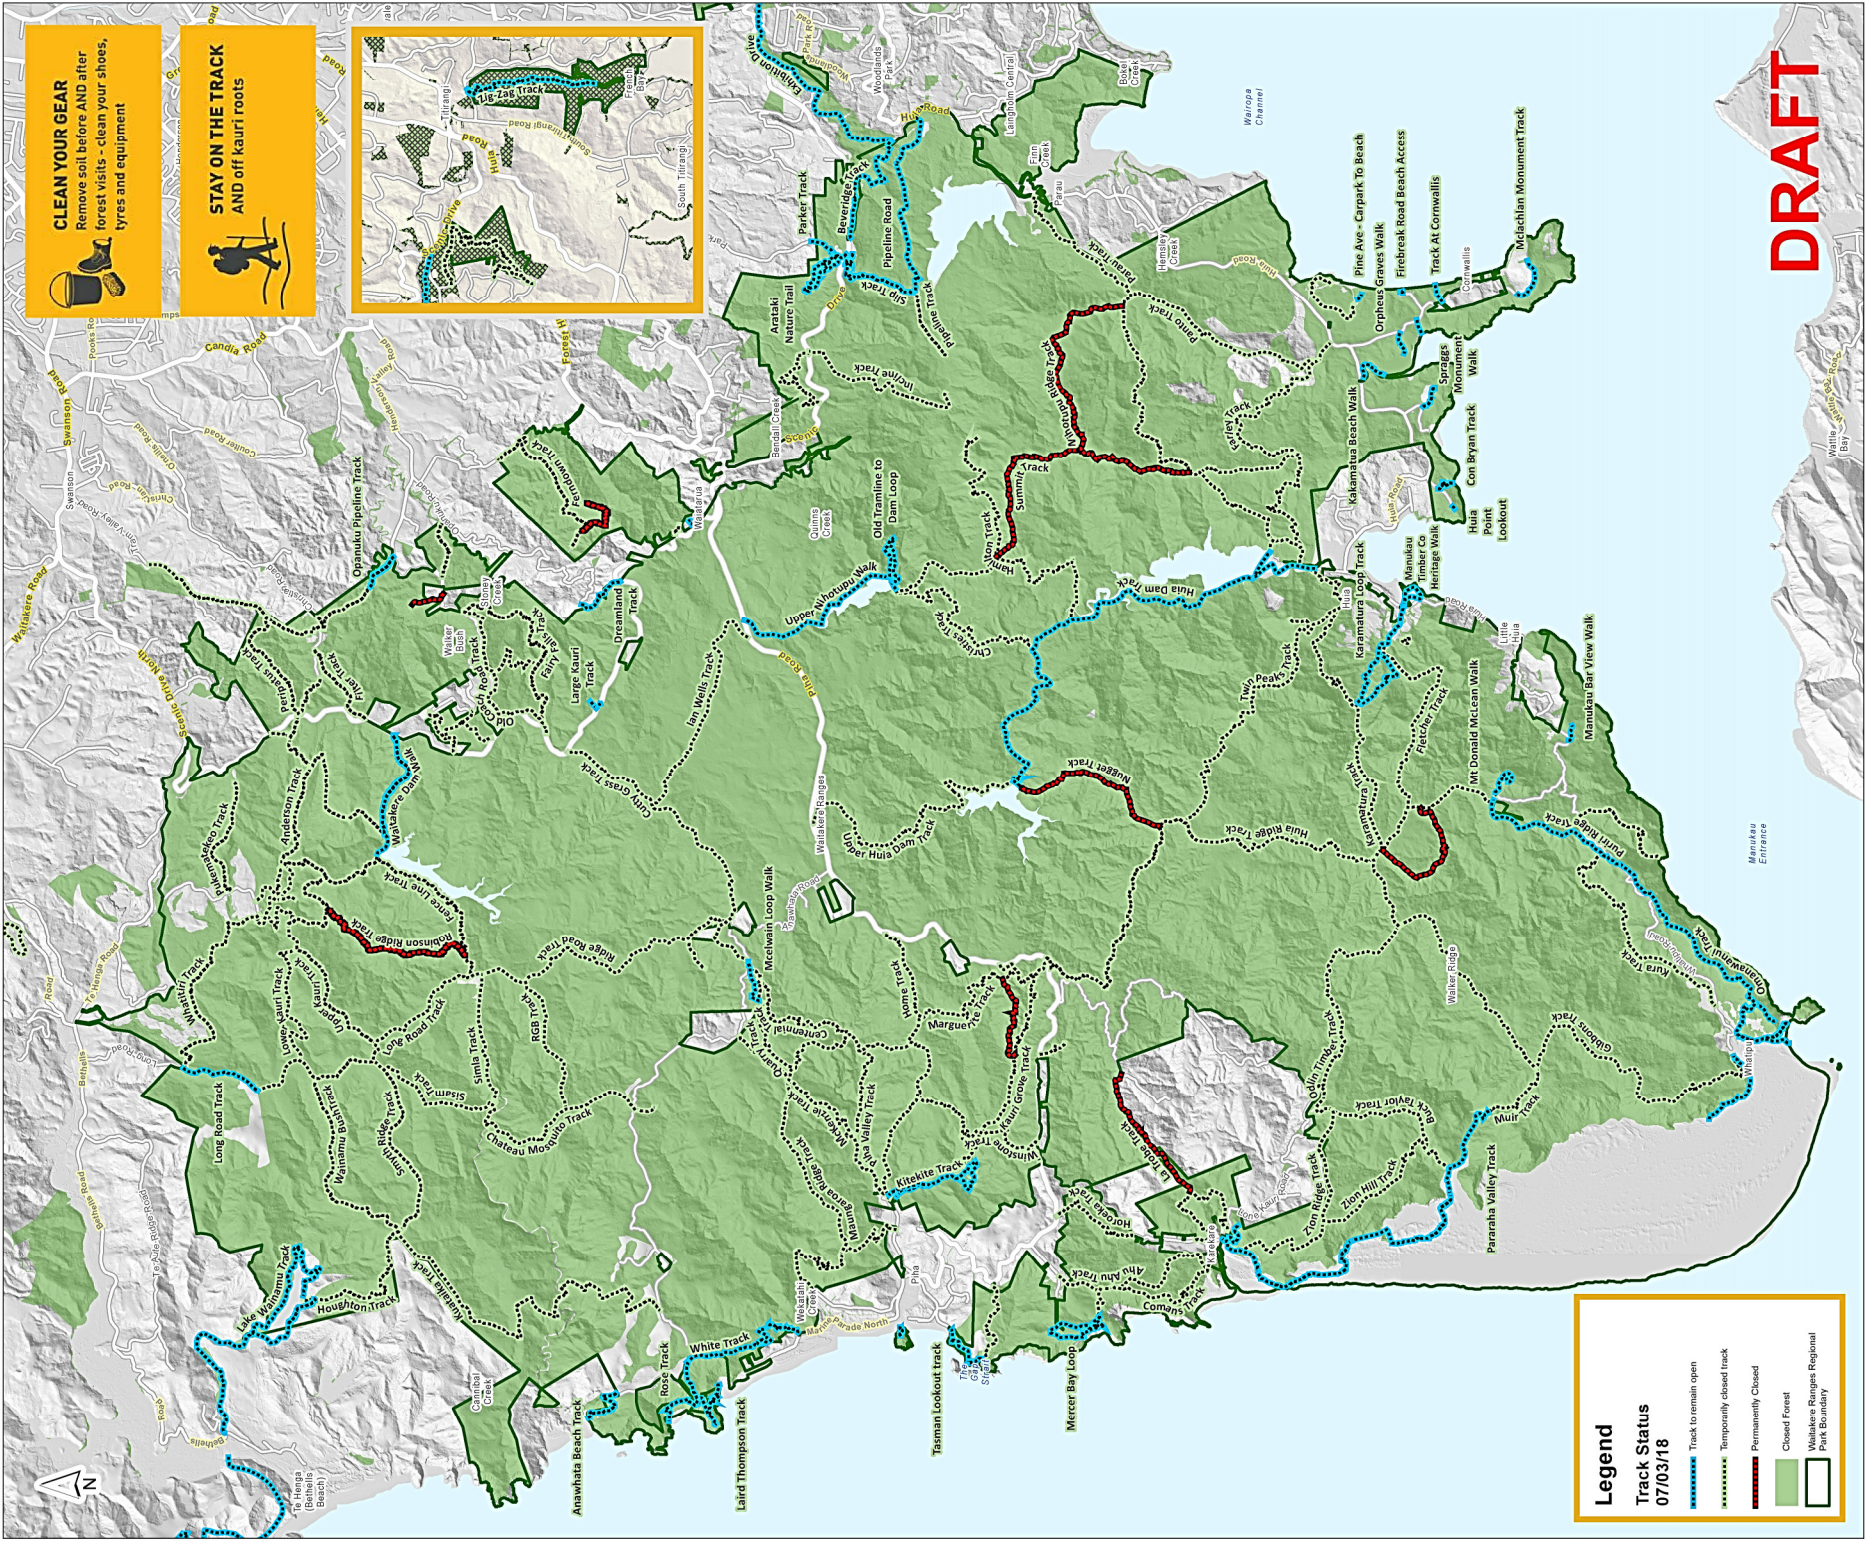

CLEAN YOUR GEAR
Remove soil before AND after forest visits - clean your shoes, tyres and equipment

STAY ON THE TRACK
AND off kauri roots

Legend
Track Status
07/03/18

- Track to remain open
- Temporarily closed track
- Permanently closed
- Closed Forest
- Waitakere Ranges Regional Park Boundary

DRAFT

Waitakere Ranges Regional Park
Auckland
**TRACKS PROPOSED TO
STAY OPEN**

DISCLAIMER:
This map/plan is illustrative only and all information should be independently verified on site before taking any action. Copyright Auckland Council. Land Parcel Boundary information from LINZ (Crown Copyright Reserved). Whilst due care has been taken, Auckland Council gives no warranty as to the accuracy and plan completeness of any information on this map/plan and accepts no liability for any error, omission or use of the information. Height datum: Auckland 1946.