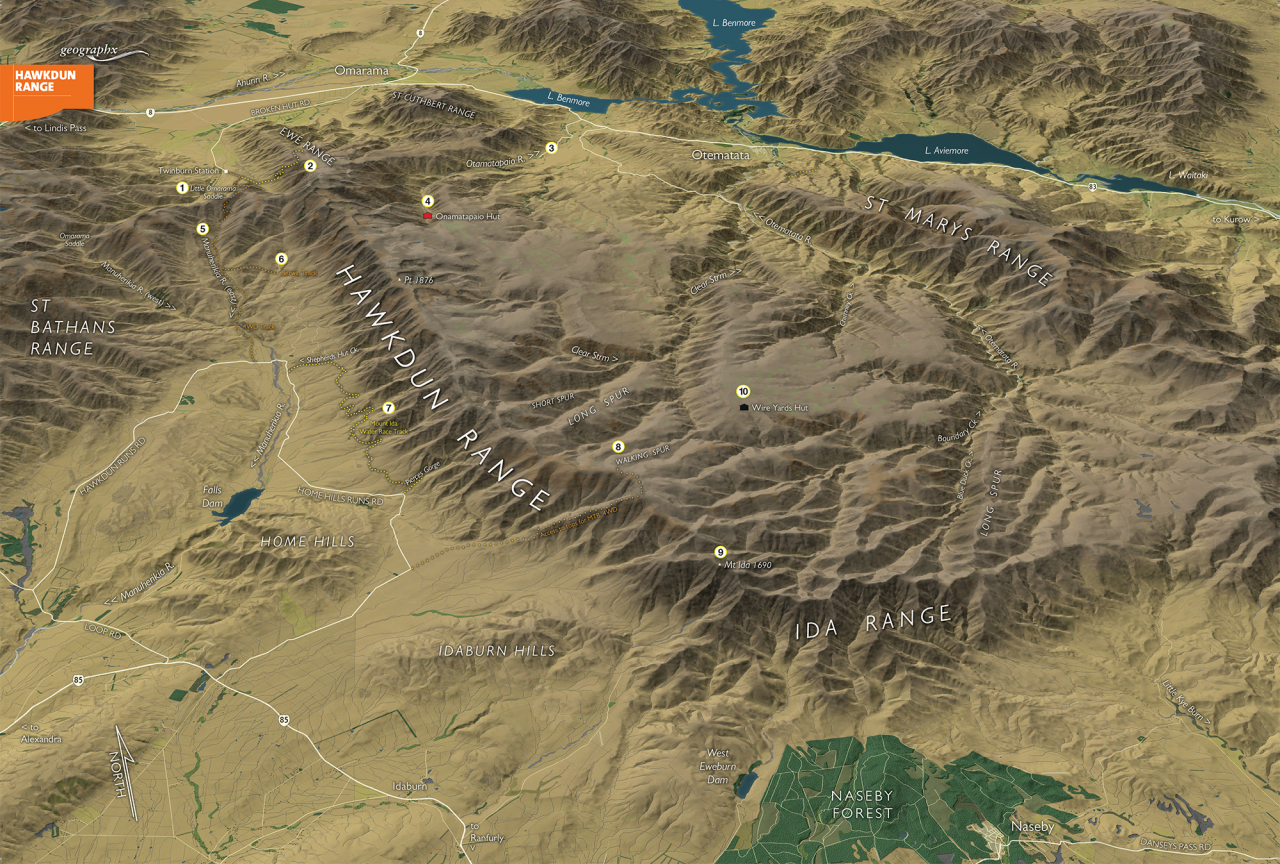

HAWKDUN RANGE

< to Lindis Pass

ST BATHANS RANGE

< to Alexandra

1 Little Otago Saddle

2

4 Onamatapu Hut

5

to Kurow >

ST MARYS RANGE

R. 1876

Clear Strm >

SHORT SPUR

LONG SPUR

WALKING SPUR

Howland to Mt. Wo

DANSEY'S PASS RD

Manuheka R. (nearby) >>

Manuheka R. (nearby) >>

Shepherds Hill Cr.

HOME HILLS RUNS RD

LOOP RD

35

35

Idaburn

to Ranfurly

Lake Mc Burn